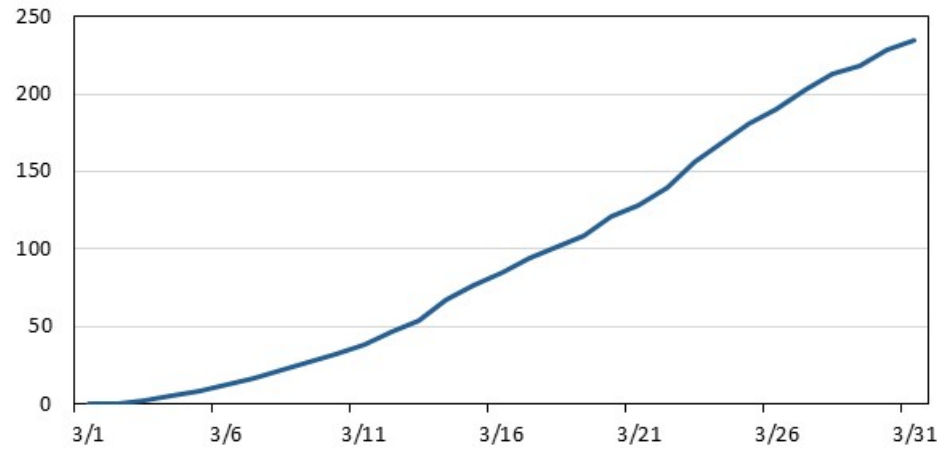

Lower Granite Cumulative Smolt Passage Index (3/1/20-3/31/20)

Lower Granite Cumulative Smolt Passage Index (3/1/20-3/31/20)

JUVENILE LAMPREY PASSAGE

ADULT STEELHEAD FALLBACK THROUGH THE JBS

Lower Granite Daily Adult Steelhead JBS Fallback (3/1/20-3/31/20)

McNary Daily Adult Steelhead JBS Fallback (3/1/20-3/31/20)

Lower Granite Cumulative Adult Steelhead JBS Fallback (3/1/20-3/31/20)

McNary Cumulative Adult Steelhead JBS Fallback (3/1/20-3/31/20)

PIT-TAG DETECTIONS