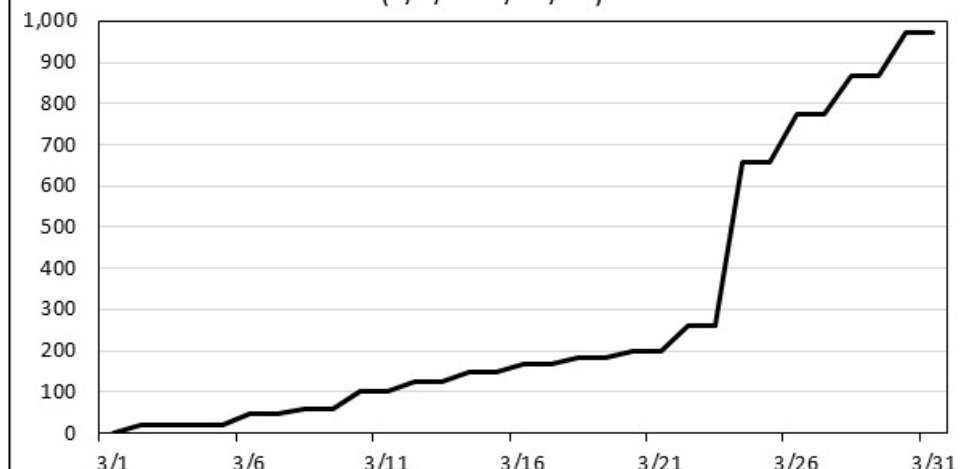

2020 NWW EARLY START LOWER GRANITE AND MCNARY DAMS

Eric Hockersmith
09 April 2020 FPOM

US Army Corps
of Engineers®

SMOLT PASSAGE INDEX

Lower Granite Daily Smolt Passage Index (3/1/20-3/31/20)

McNary Daily Smolt Passage Index (3/1/20-3/31/20)

Lower Granite Cumulative Smolt Passage Index (3/1/20-3/31/20)

Lower Granite Cumulative Smolt Passage Index (3/1/20-3/31/20)

JUVENILE LAMPREY PASSAGE

ADULT STEELHEAD FALLBACK THROUGH THE JBS

Lower Granite Daily Adult Steelhead JBS Fallback (3/1/20-3/31/20)

McNary Daily Adult Steelhead JBS Fallback (3/1/20-3/31/20)

Lower Granite Cumulative Adult Steelhead JBS Fallback (3/1/20-3/31/20)

McNary Cumulative Adult Steelhead JBS Fallback (3/1/20-3/31/20)

PIT-TAG DETECTIONS