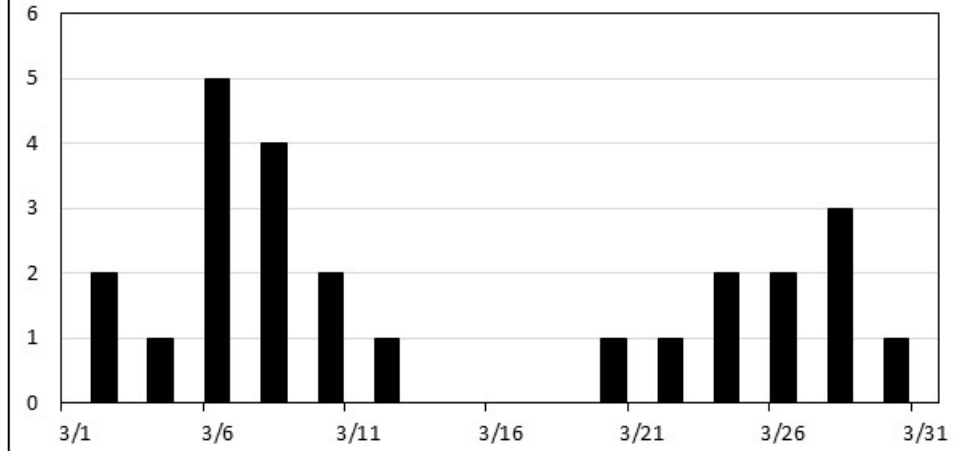

Lower Granite Cumulative Smolt Passage Index (3/1/20-3/31/20)

Lower Granite Cumulative Smolt Passage Index (3/1/20-3/31/20)

JUVENILE LAMPREY PASSAGE

ADULT STEELHEAD FALLBACK THROUGH THE JBS

Lower Granite Daily Adult Steelhead JBS Fallback (3/1/20-3/31/20)

McNary Daily Adult Steelhead JBS Fallback (3/1/20-3/31/20)

Lower Granite Cumulative Adult Steelhead JBS Fallback (3/1/20-3/31/20)

McNary Cumulative Adult Steelhead JBS Fallback (3/1/20-3/31/20)

PIT-TAG DETECTIONS