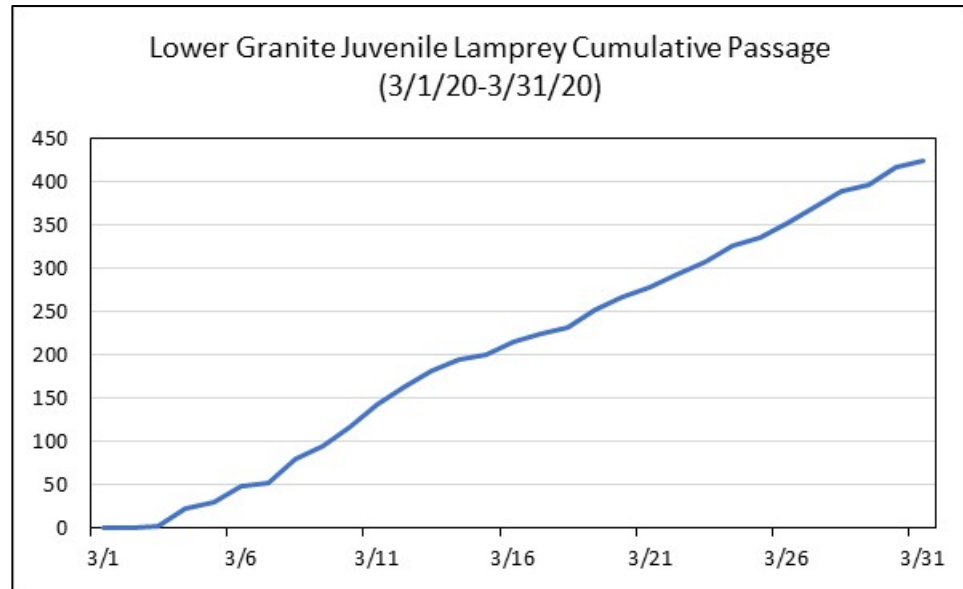

Lower Granite Cumulative Smolt Passage Index (3/1/20-3/31/20)

Lower Granite Cumulative Smolt Passage Index (3/1/20-3/31/20)

JUVENILE LAMPREY PASSAGE

ADULT STEELHEAD FALLBACK THROUGH THE JBS

Lower Granite Daily Adult Steelhead JBS Fallback (3/1/20-3/31/20)

McNary Daily Adult Steelhead JBS Fallback (3/1/20-3/31/20)

Lower Granite Cumulative Adult Steelhead JBS Fallback (3/1/20-3/31/20)

McNary Cumulative Adult Steelhead JBS Fallback (3/1/20-3/31/20)

PIT-TAG DETECTIONS