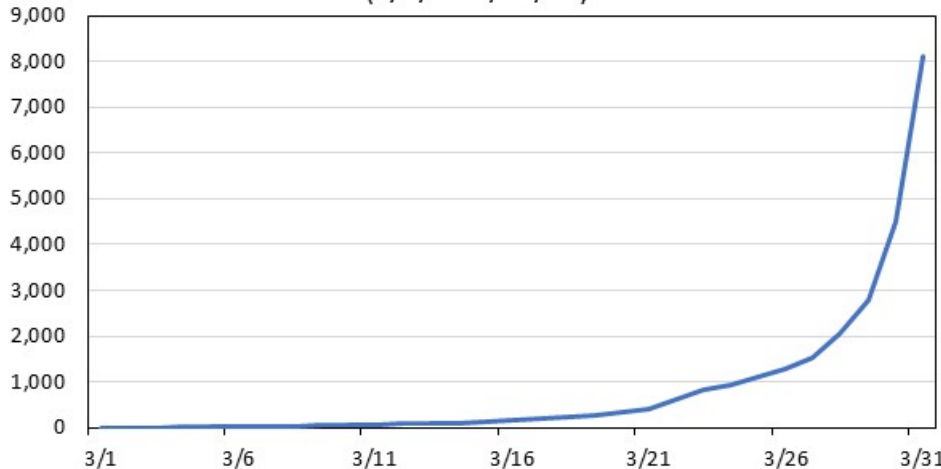

Lower Granite Cumulative Smolt Passage Index (3/1/20-3/31/20)

Lower Granite Cumulative Smolt Passage Index (3/1/20-3/31/20)

JUVENILE LAMPREY PASSAGE

ADULT STEELHEAD FALLBACK THROUGH THE JBS

Lower Granite Daily Adult Steelhead JBS Fallback (3/1/20-3/31/20)