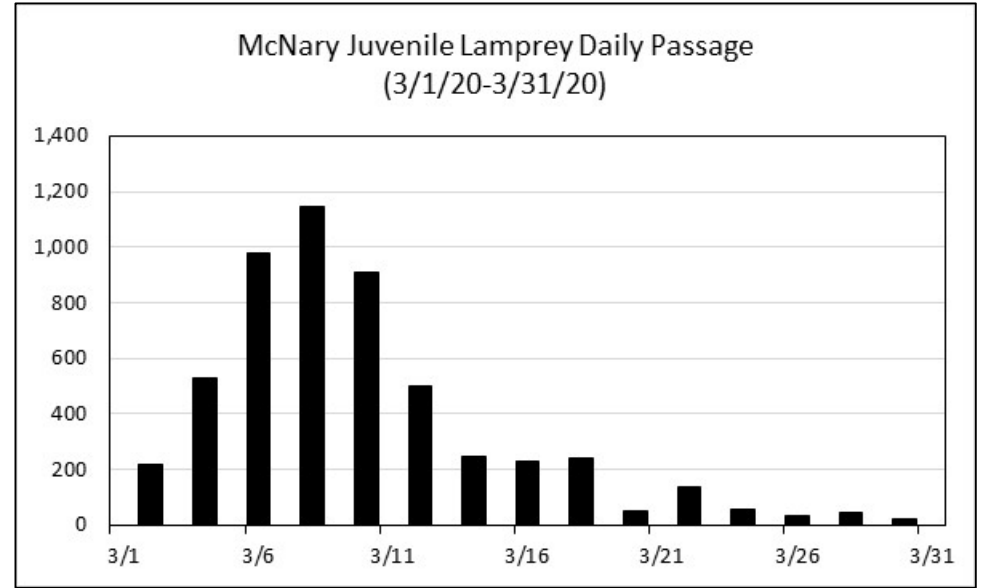

Lower Granite Cumulative Smolt Passage Index (3/1/20-3/31/20)

Lower Granite Cumulative Smolt Passage Index (3/1/20-3/31/20)

JUVENILE LAMPREY PASSAGE

ADULT STEELHEAD FALLBACK THROUGH THE JBS

Lower Granite Daily Adult Steelhead JBS Fallback (3/1/20-3/31/20)

McNary Daily Adult Steelhead JBS Fallback (3/1/20-3/31/20)

Lower Granite Cumulative Adult Steelhead JBS Fallback (3/1/20-3/31/20)

McNary Cumulative Adult Steelhead JBS Fallback (3/1/20-3/31/20)

PIT-TAG DETECTIONS