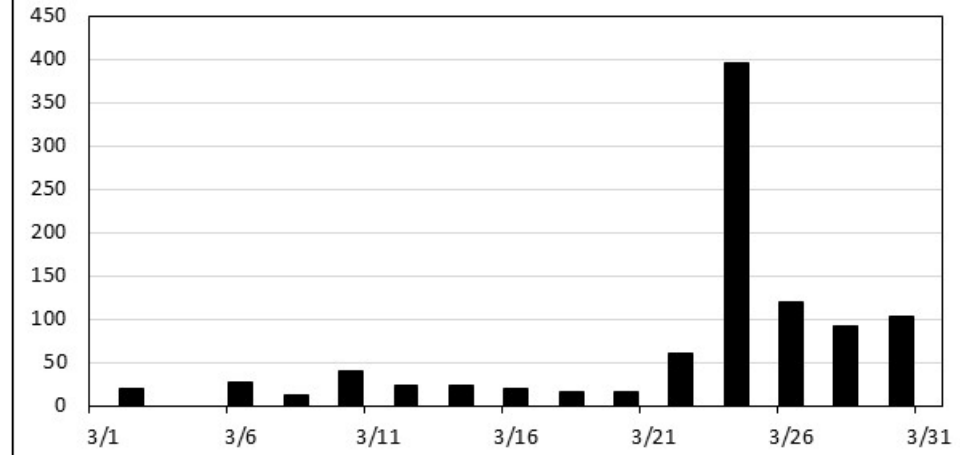

Lower Granite Cumulative Smolt Passage Index (3/1/20-3/31/20)

Lower Granite Cumulative Smolt Passage Index (3/1/20-3/31/20)

JUVENILE LAMPREY PASSAGE

ADULT STEELHEAD FALLBACK THROUGH THE JBS

Lower Granite Daily Adult Steelhead JBS Fallback (3/1/20-3/31/20)