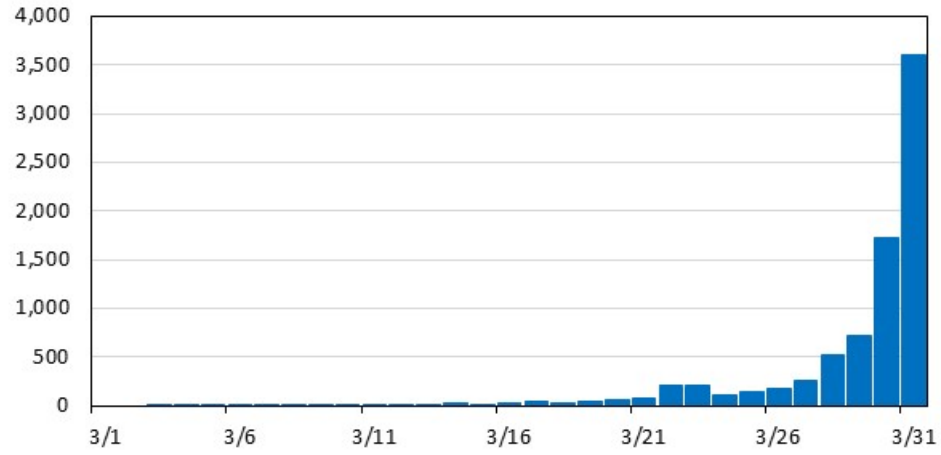

SMOLT PASSAGE INDEX

Lower Granite Daily Smolt Passage Index (3/1/20-3/31/20)