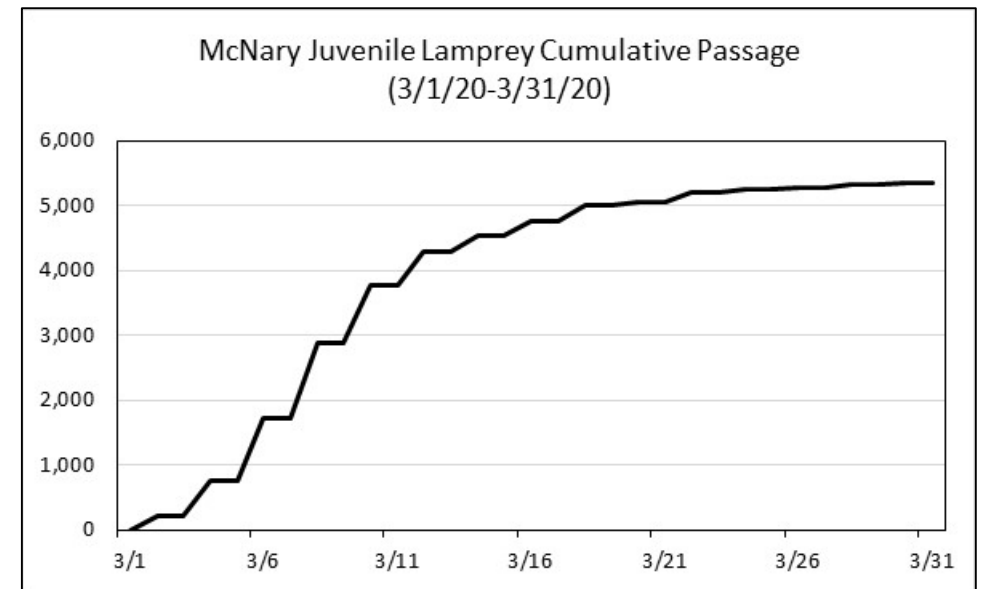

Lower Granite Cumulative Smolt Passage Index (3/1/20-3/31/20)

Lower Granite Cumulative Smolt Passage Index (3/1/20-3/31/20)

JUVENILE LAMPREY PASSAGE

ADULT STEELHEAD FALLBACK THROUGH THE JBS

Lower Granite Daily Adult Steelhead JBS Fallback (3/1/20-3/31/20)

McNary Daily Adult Steelhead JBS Fallback (3/1/20-3/31/20)

Lower Granite Cumulative Adult Steelhead JBS Fallback (3/1/20-3/31/20)

McNary Cumulative Adult Steelhead JBS Fallback (3/1/20-3/31/20)

PIT-TAG DETECTIONS