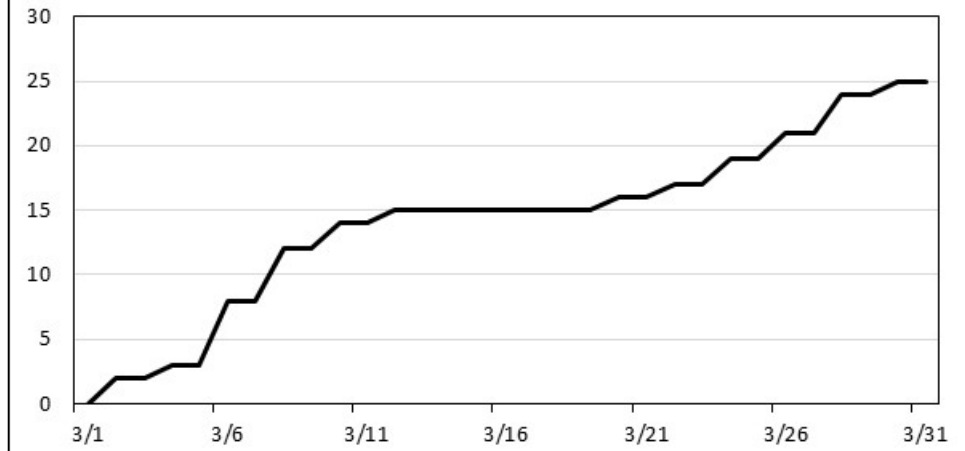

Lower Granite Cumulative Smolt Passage Index (3/1/20-3/31/20)

Lower Granite Cumulative Smolt Passage Index (3/1/20-3/31/20)

JUVENILE LAMPREY PASSAGE

ADULT STEELHEAD FALLBACK THROUGH THE JBS

Lower Granite Daily Adult Steelhead JBS Fallback (3/1/20-3/31/20)

McNary Daily Adult Steelhead JBS Fallback (3/1/20-3/31/20)

Lower Granite Cumulative Adult Steelhead JBS Fallback (3/1/20-3/31/20)

McNary Cumulative Adult Steelhead JBS Fallback (3/1/20-3/31/20)

PIT-TAG DETECTIONS