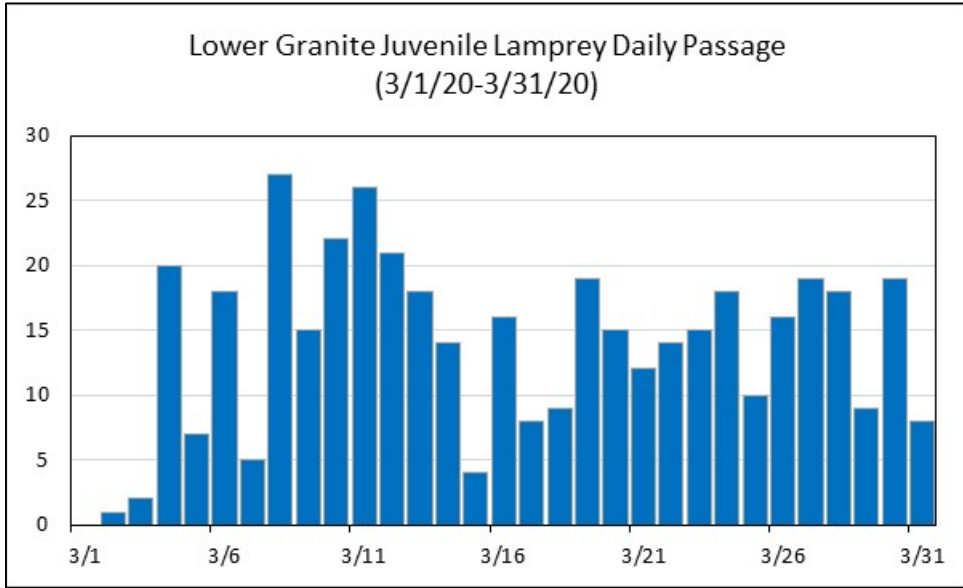

Lower Granite Cumulative Smolt Passage Index (3/1/20-3/31/20)

Lower Granite Cumulative Smolt Passage Index (3/1/20-3/31/20)

JUVENILE LAMPREY PASSAGE

ADULT STEELHEAD FALLBACK THROUGH THE JBS

Lower Granite Daily Adult Steelhead JBS Fallback (3/1/20-3/31/20)

McNary Daily Adult Steelhead JBS Fallback (3/1/20-3/31/20)

Lower Granite Cumulative Adult Steelhead JBS Fallback (3/1/20-3/31/20)

McNary Cumulative Adult Steelhead JBS Fallback (3/1/20-3/31/20)

PIT-TAG DETECTIONS