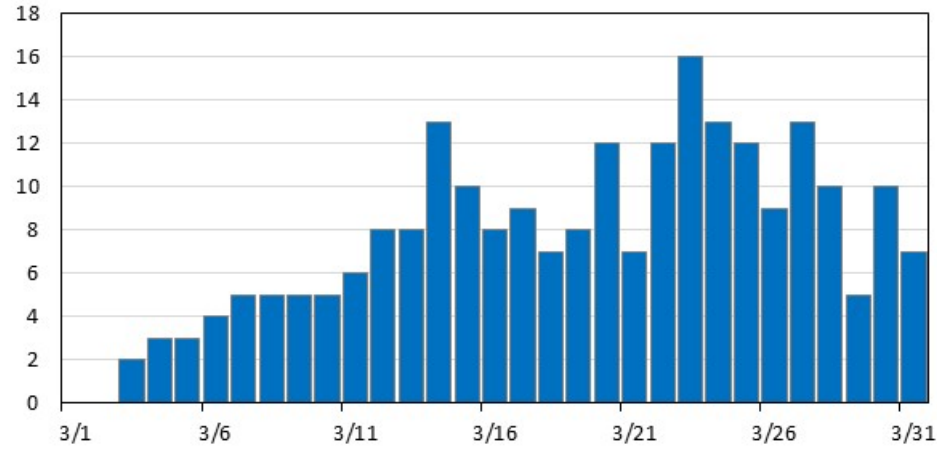

Lower Granite Cumulative Smolt Passage Index (3/1/20-3/31/20)

Lower Granite Cumulative Smolt Passage Index (3/1/20-3/31/20)

JUVENILE LAMPREY PASSAGE

ADULT STEELHEAD FALLBACK THROUGH THE JBS

Lower Granite Daily Adult Steelhead JBS Fallback (3/1/20-3/31/20)

McNary Daily Adult Steelhead JBS Fallback (3/1/20-3/31/20)

Lower Granite Cumulative Adult Steelhead JBS Fallback (3/1/20-3/31/20)

McNary Cumulative Adult Steelhead JBS Fallback (3/1/20-3/31/20)

PIT-TAG DETECTIONS